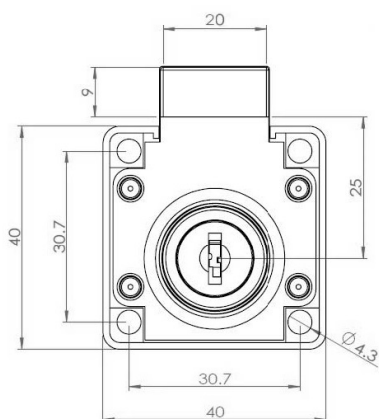

PRODUCT SHEET

Description:

Rim Lock 850, $\varnothing 19 \times 22 \text{mm}$, Drawer, NPL, CK SISO, KA H03

Item number:

14.01.040-6

Units	Box	Carton	HS Code	Barcode
Pcs.	12	192	8301300000	
				5704866032018